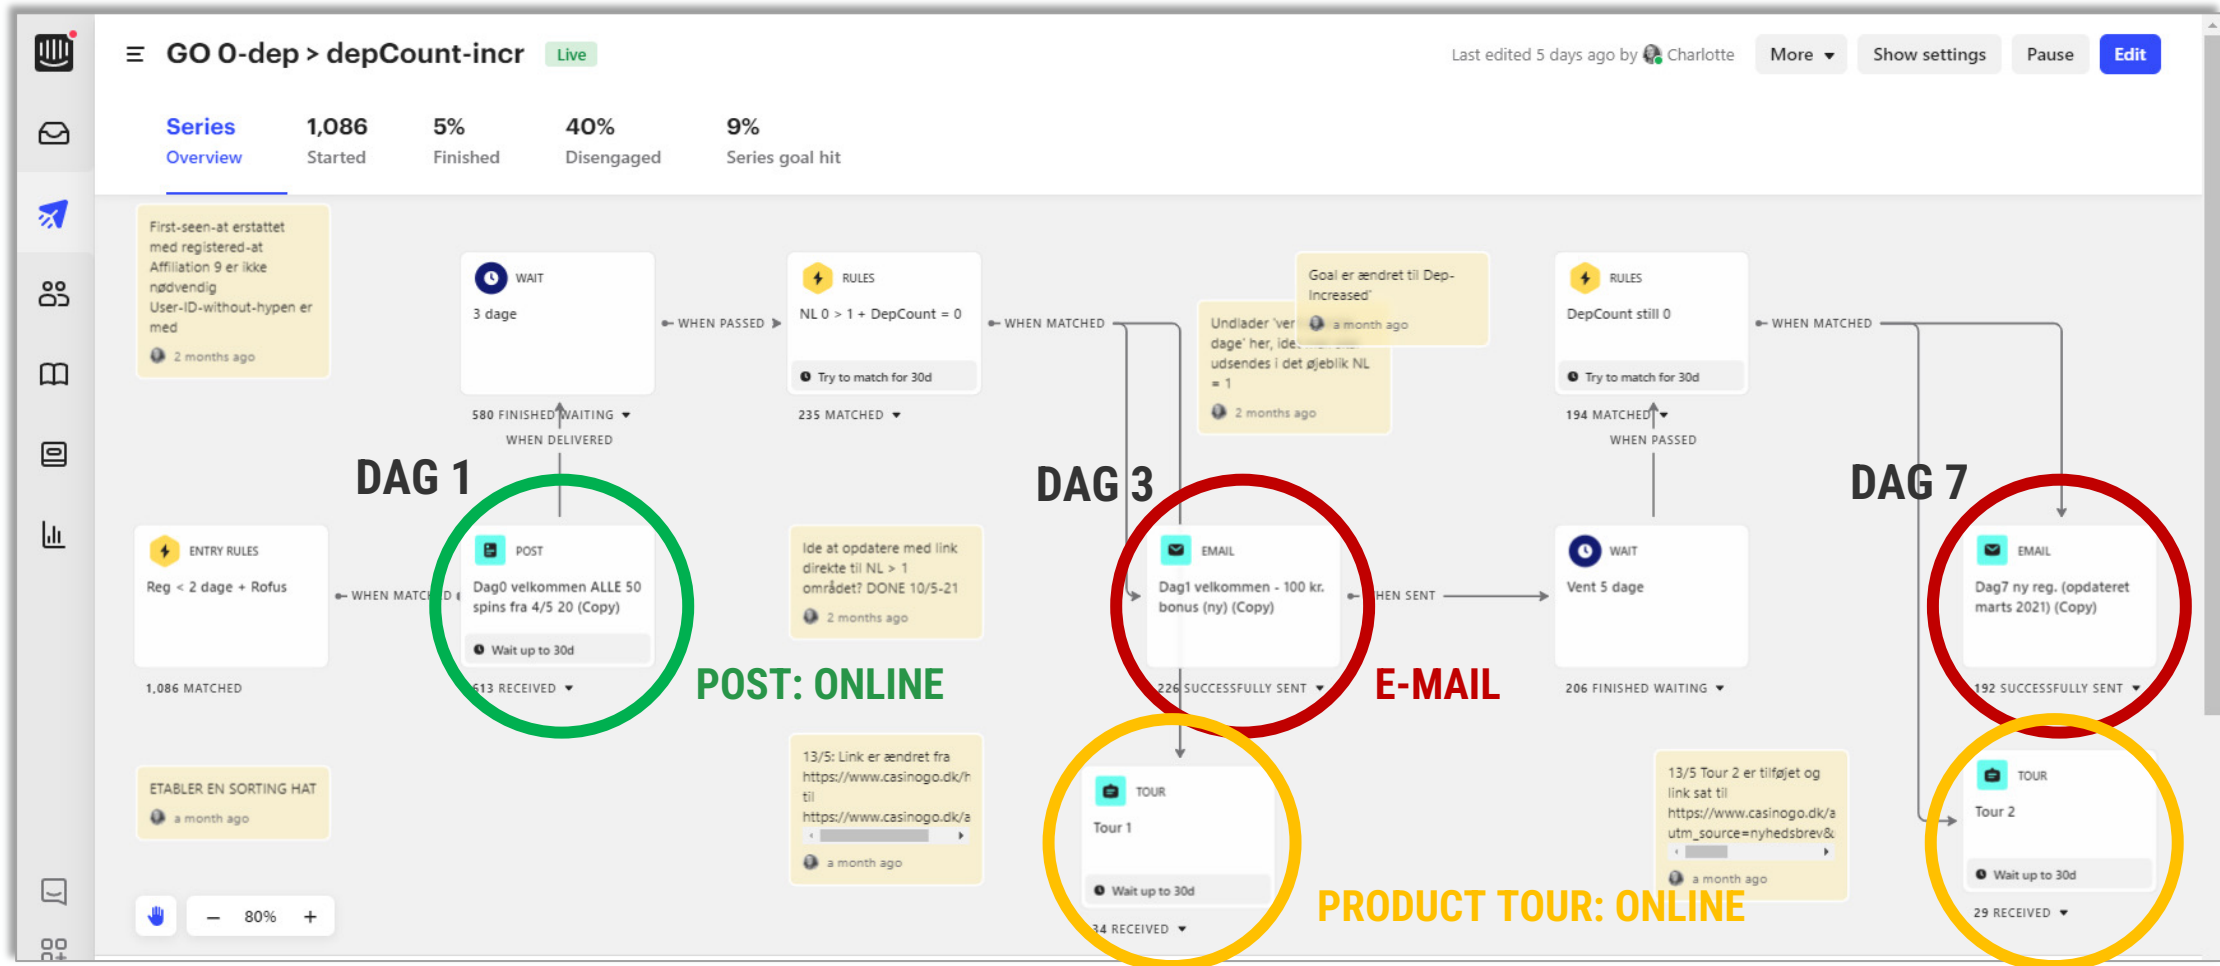

MARKETING AUTOMATION

POINT OF DEPARTURE: CLV & ARPU KPIs

derby25

rod25

bet25

CASINO GO

ONBOARDING GO CUSTOMERS – THROUGH A MIX OF **E-MAILS**, **POSTS** & **PRODUCT TOURS**

MARKETING AUTOMATION