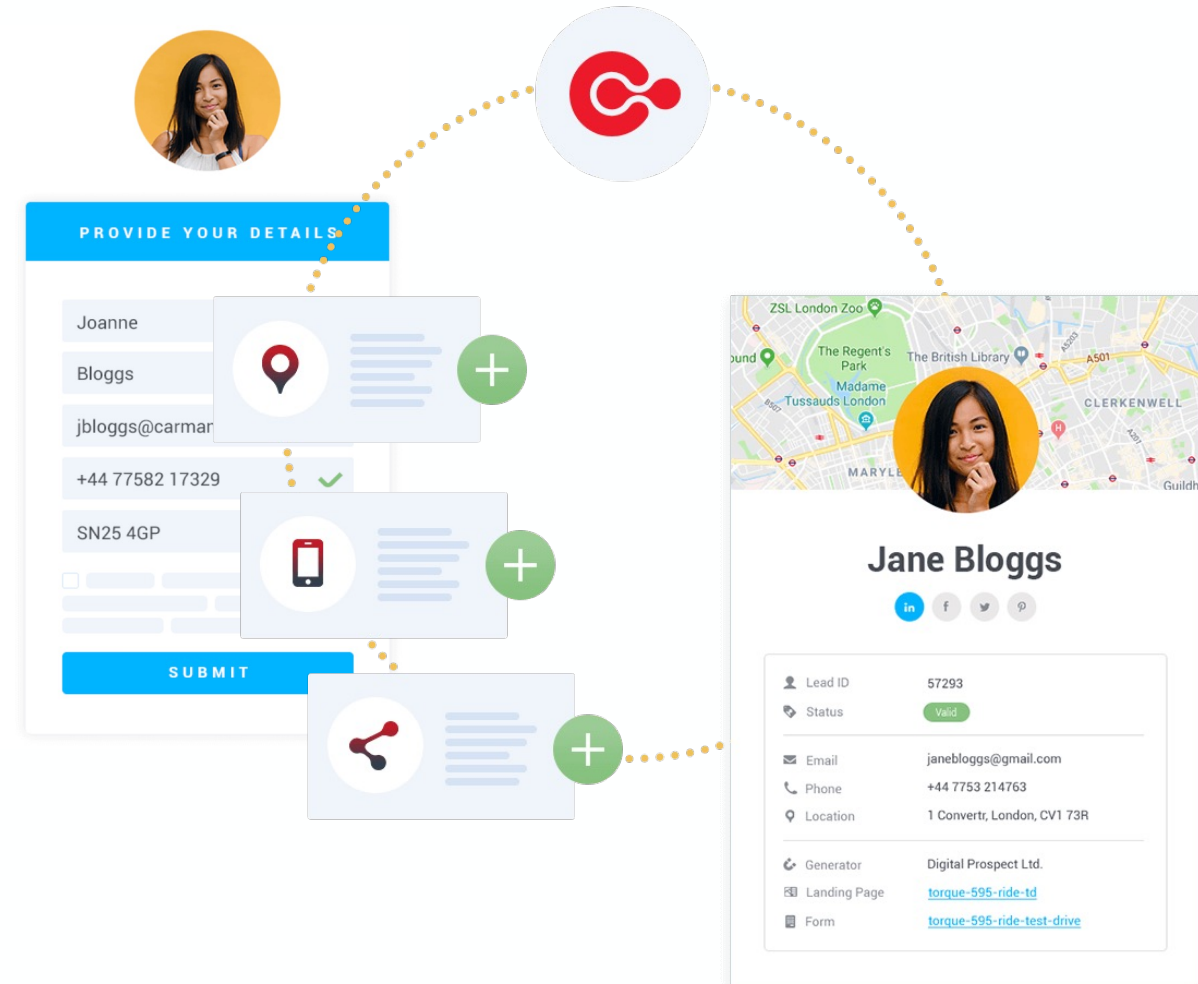

Email Nathialamseben@[redacted].com

ORDER IN THE BAG (CONVERSION) OR DATA ENRICHMENT – MARKETING AUTOMATION IS A DOUBLE EDGED SWORD

Unlock More Value

Discover new ways to drive value in your business. Earn more from your raw data with insights that close sales and accelerate marketing automation.

Limitless Insights

With Converter you get automated access to over 300 data sets and counting - so you can append even the most niche information.

Data That Stays Accurate

Use Converter's self-cleansing system to safeguard every profile and ensure key information is always up-to-date.