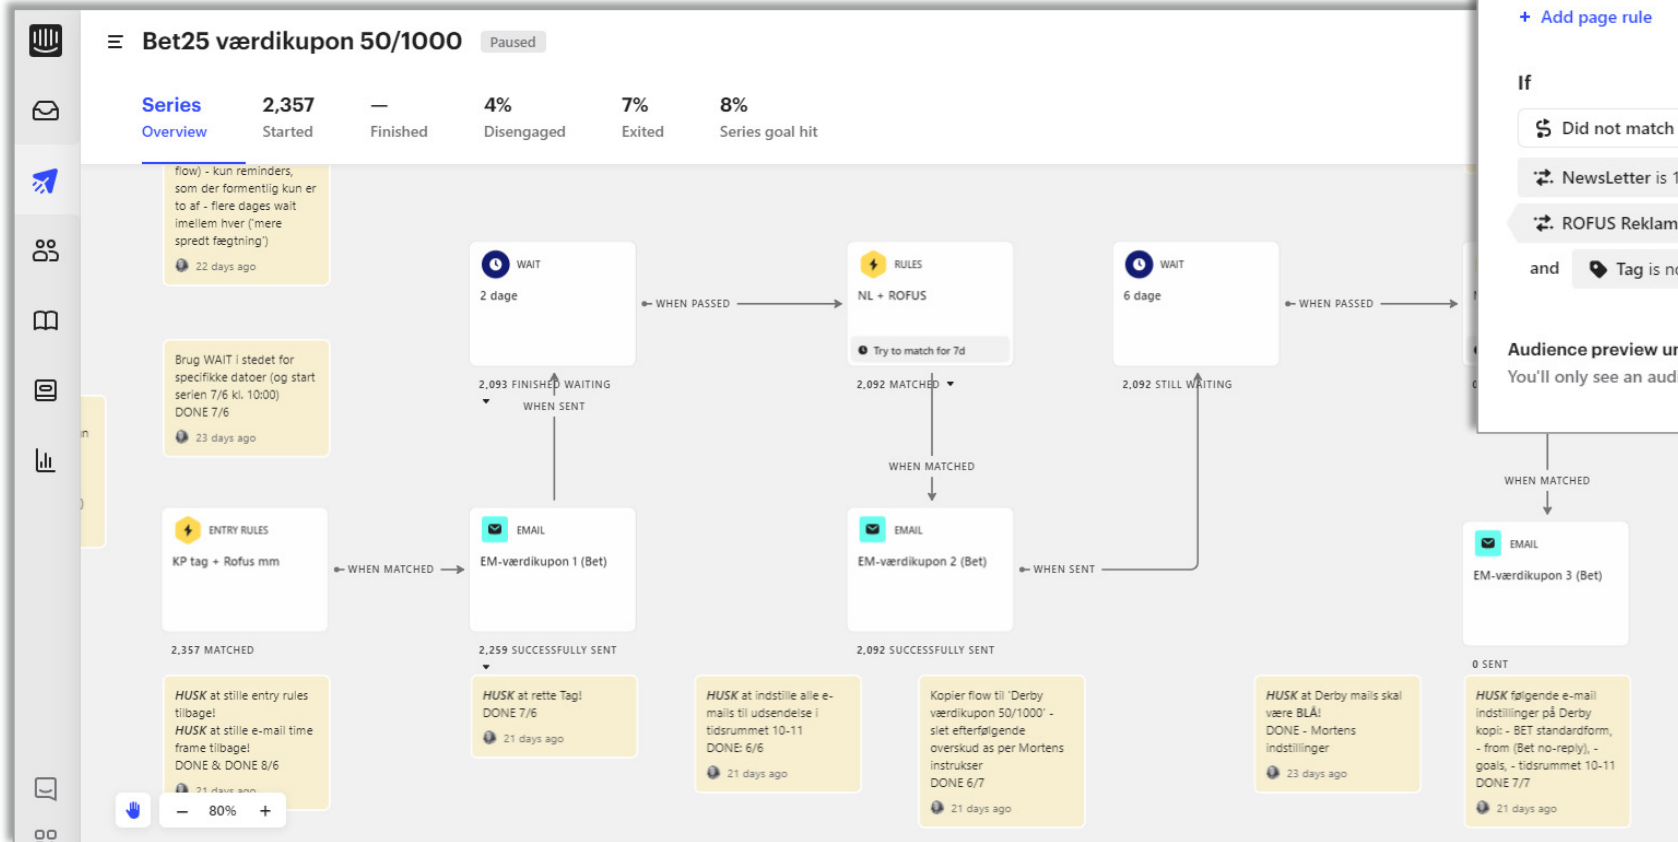

Limitless Insights

With Converter you get automated access to over 300 data sets and counting - so you can append even the most niche information.

Data That Stays Accurate

Use Converter's self-cleansing system to safeguard every profile and ensure key information is always up-to-date.

MARKETING AUTOMATION

SUPPORTING CAMPAIGN ACTIVITIES

derby25

rod25

bet25

CASINO GO

REACTIVATING BET25 CUSTOMERS – ADVANCED TAGGING WITH VOUCHERS

NL + ROFUS (Copy) Cancel Save rules

When **new**

+ Add event rule

Where

+ Add page rule

If

Did not match Series exit rules and Completed '6 dage'

NewsLetter is 1 and ROFUS Reklame is false or

ROFUS Reklame is unknown and Unsubscribed from Emails is false +