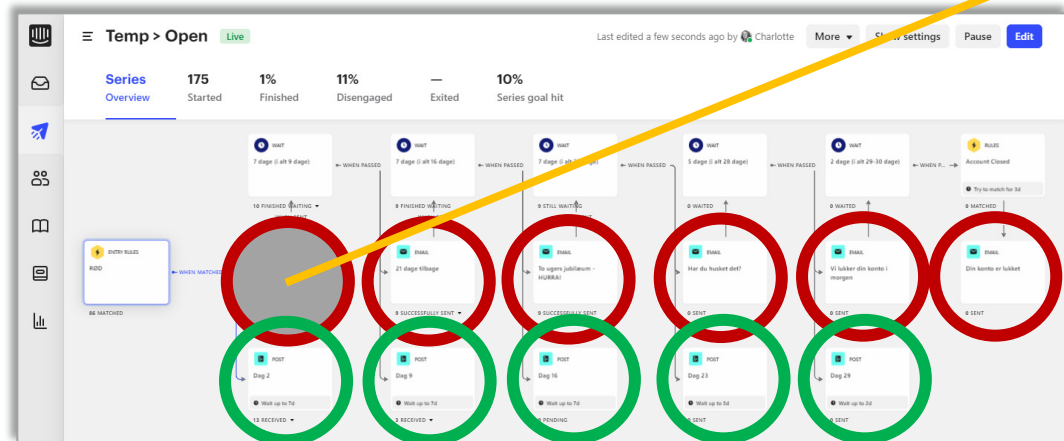

RESULTS SO FAR

3 WEEKS IN: 11% AND COUNTING

DB Dennis User

Copenhagen, Denmark 9:22AM No owner

User status open

Username MO

Userid Unknown

User notes

Add a note

Qualification

- ✓ Name Dennis
- ✓ Email [redacted]@y...
- ✓ Username

Settings

Recent page views

- 1h Bet25.dk - Odds og...
- 2d Bet25.dk - Spil dans...
- 2d Bet25.dk - Spil dans...
- 3d Bet25.dk - Odds og...
- 3d Bet25.dk - Opret en...

Message to Dennis

Vi er så glade for dig

Hej Dennis,

Velkommen til Bet25!

Vi håber du får mange glade stunder i vores univers 😊 Husk at bekræfte din konto hos os senest 30 dage efter at du har registreret dig.