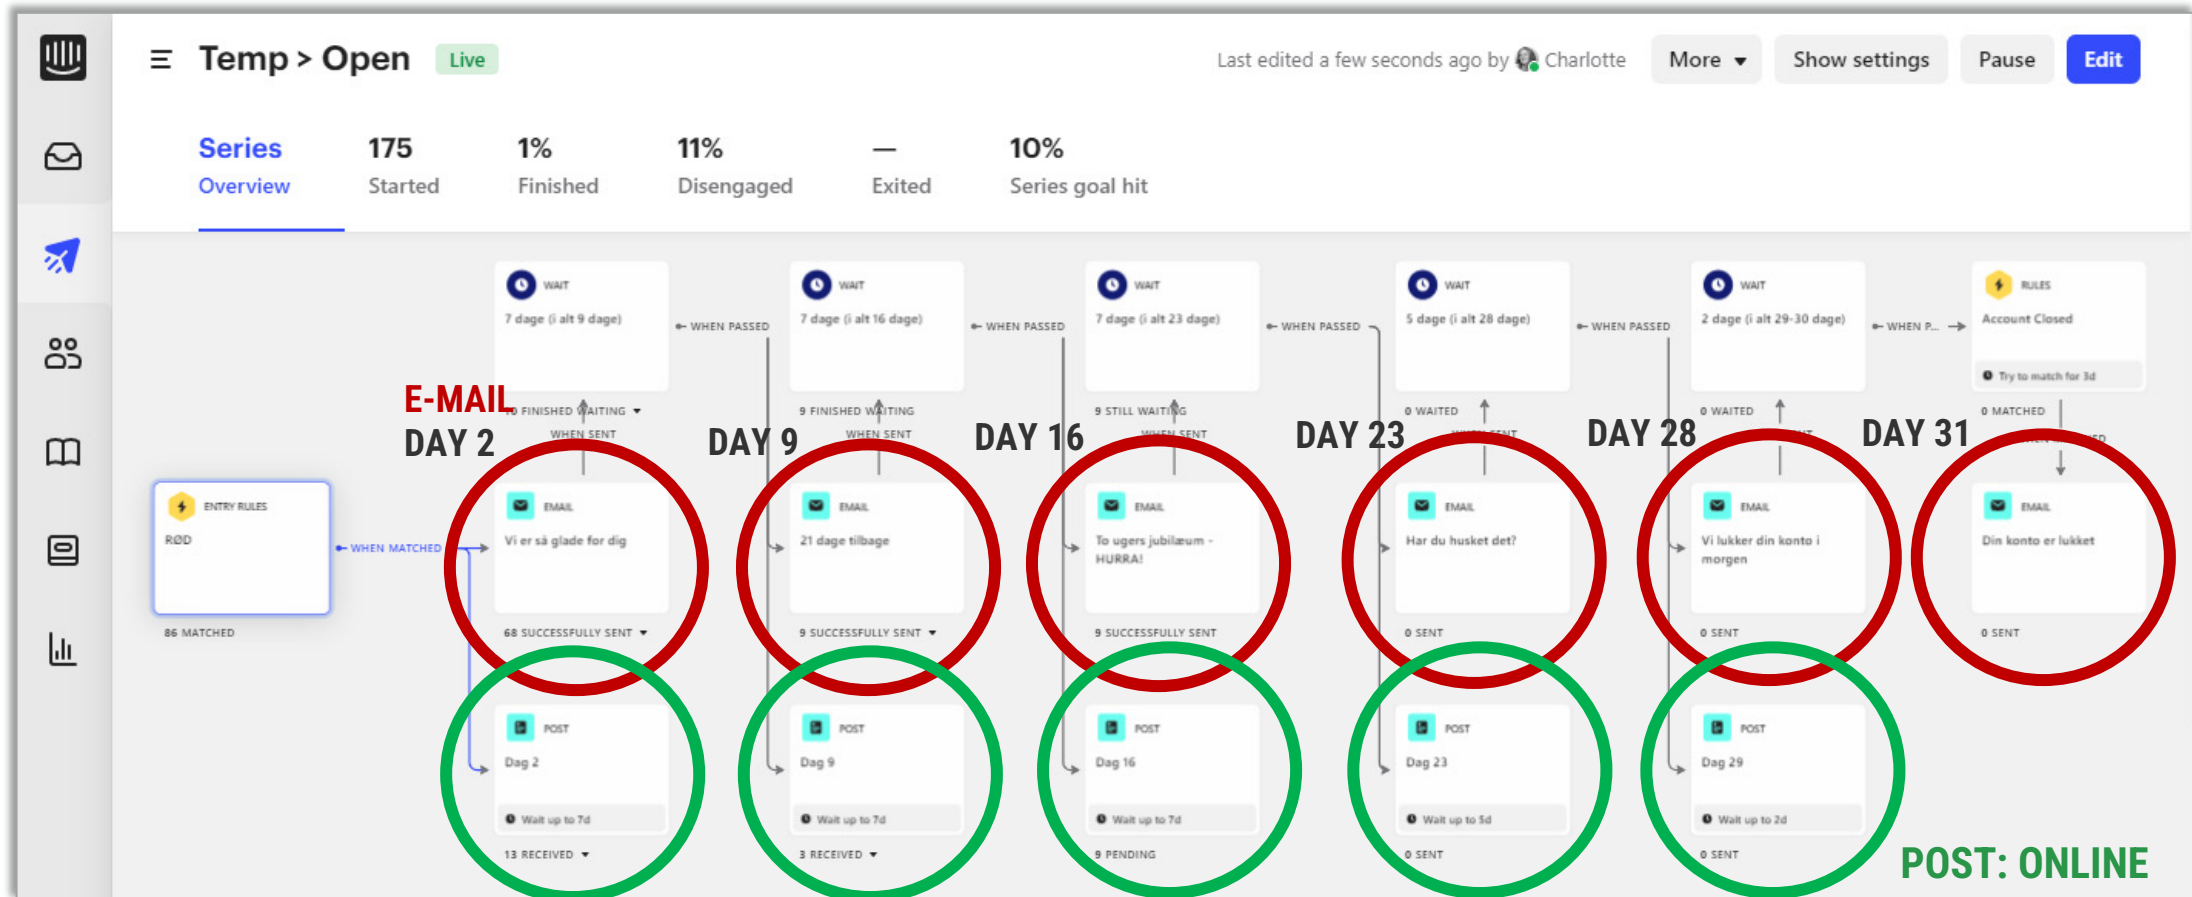

UPCOMING PROJECT: BRAND SPECIFIC OPT-OUT PAGES INTEGRATED WITH INTERCOM

MARKETING AUTOMATION

OPTIMIZING INTERNAL PROCESSES

derby25

rød25

bet25

CASINO GO

WELCOMING NEW CUSTOMERS + ORG OPTIMIZATION: USER STATUS **TEMP** > USER STATUS **OPEN**

RESULTS SO FAR

3 WEEKS IN: 11% AND COUNTING

DB Dennis User

Copenhagen, Denmark 9:22AM No owner

User status open

Username MO

Userid Unknown

User notes